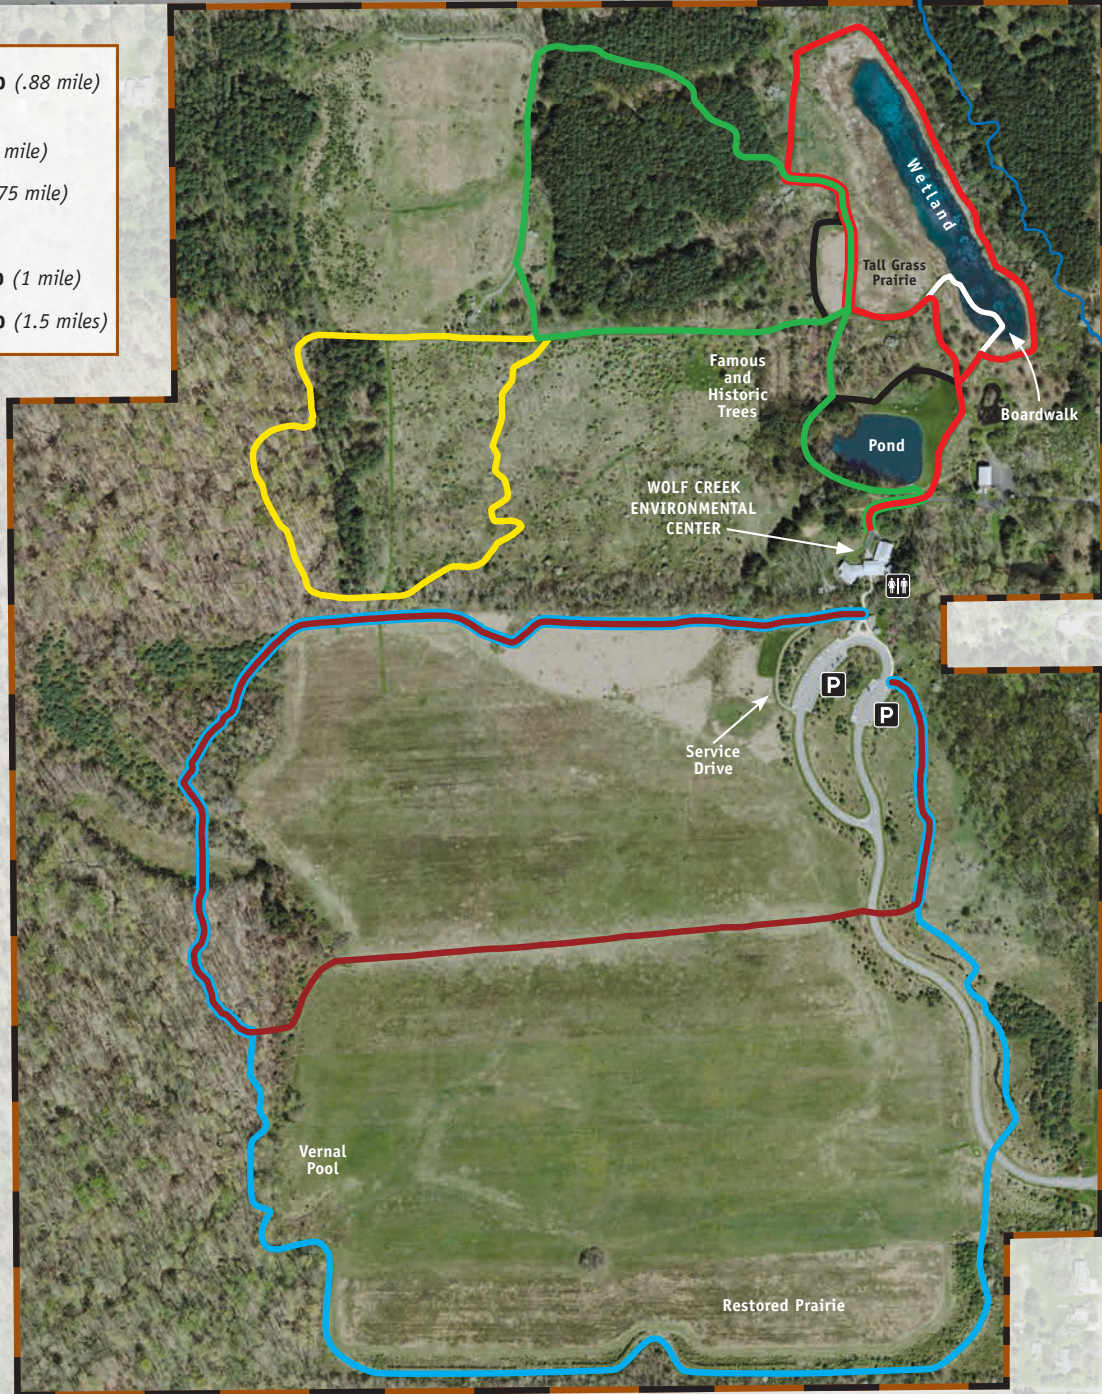

Alderfer-Oenslager Wildlife Sanctuary

Wolf Creek Environmental Center

-  Pine Forest Loop (.88 mile)
-  Hardwood Forest Loop (.55 mile)
-  Wetland Loop (.75 mile)
-  Connector Trails
-  Inner Field Loop (1 mile)
-  Outer Field Loop (1.5 miles)

-  Rest Rooms
-  Parking
-  Park Entrance

RIDGEWOOD ROAD

RIDGE ROAD

**Medina County
Park District**

6100 Ridge Road • Sharon Center, Ohio 44281
(330)722-9364 • (844)722-9364 toll free • medinacountyparks.com